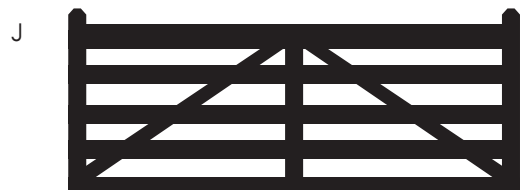

COLMANGATES
ORIGINAL WOODEN GATES

Criss Cross, Raised End, standard. No cap.. Up to 2.7m

Criss Cross, Raised End, standard. No cap.. Up to 2.7m

Raised End up to 2.7m

Standard Farm Gate with cap, up to 2.7

Raised End, standard. No cap. 2.7 - 3.6m

Standard Farm Gate. 2.7 - 4.2m

Raised End, Raised Middle. No cap. 2.7 - 3.6m

Symmetrical Gate with cap 2.7 - 3.6m

Raised End, Raised Middle. No cap. 1.5 - 3.6m

Raised End, Raised Middle with cap. 1.5 - 3.6m