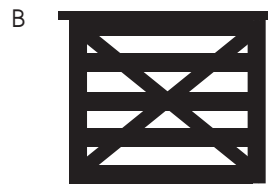

COLMANGATES
ORIGINAL WOODEN GATES

Criss Cross, Raised End, standard. No cap.. Up to 2.7m

Criss Cross, Raised End, standard. No cap.. Up to 2.7m

Raised End up to 2.7m

Standard Farm Gate with cap, up to 2.7

Raised End, standard. No cap. 2.7 - 3.6m

Standard Farm Gate. 2.7 - 4.2m

Raised End, Raised Middle. No cap. 2.7 - 3.6m

Symmetrical Gate with cap 2.7 - 3.6m

Raised End, Raised Middle. No cap. 1.5 - 3.6m

Raised End, Raised Middle with cap. 1.5 - 3.6m