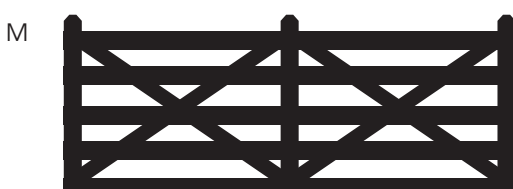

COLMANGATES
ORIGINAL WOODEN GATES

Criss Cross, Raised End, standard. No cap.. Up to 2.7m

Criss Cross, Raised End, standard. No cap.. Up to 2.7m

Raised End up to 2.7m

Standard Farm Gate with cap, up to 2.7

Raised End, standard. No cap. 2.7 - 3.6m

Standard Farm Gate. 2.7 - 4.2m

Raised End, Raised Middle. No cap. 2.7 - 3.6m

Symmetrical Gate with cap 2.7 - 3.6m

Raised End, Raised Middle. No cap. 1.5 - 3.6m

Raised End, Raised Middle with cap. 1.5 - 3.6m

Criss Cross, Raised End, standard. No cap. 1.5 - 4.2m

Criss Cross, Raised End, standard with cap. 1.5 - 4.2m

Criss Cross, Raised End, Raised Middle. No cap. 1.5 - 3.6m

Criss Cross Gate with cap 2.7 - 4.2m