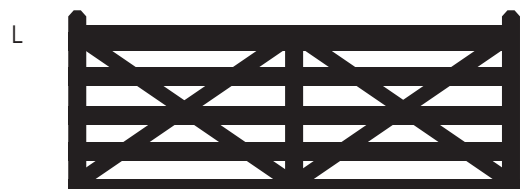

COLMANGATES
ORIGINAL WOODEN GATES

Criss Cross, Raised End, standard. No cap.. Up to 2.7m

Criss Cross, Raised End, standard. No cap.. Up to 2.7m

Raised End up to 2.7m

Standard Farm Gate with cap, up to 2.7

Raised End, standard. No cap. 2.7 - 3.6m

Standard Farm Gate. 2.7 - 4.2m

Raised End, Raised Middle. No cap. 2.7 - 3.6m

Symmetrical Gate with cap 2.7 - 3.6m

Raised End, Raised Middle. No cap. 1.5 - 3.6m

Raised End, Raised Middle with cap. 1.5 - 3.6m

Criss Cross, Raised End, standard. No cap. 1.5 - 4.2m

Criss Cross, Raised End, standard with cap. 1.5 - 4.2m

Criss Cross, Raised End, Raised Middle. No cap. 1.5 - 3.6m

Criss Cross Gate with cap 2.7 - 4.2m