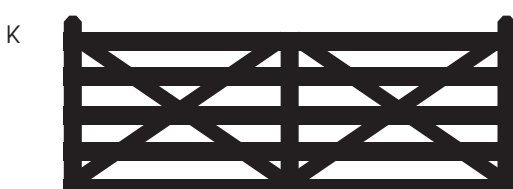

COLMANGATES
ORIGINAL WOODEN GATES

Criss Cross, Raised End, standard. No cap.. Up to 2.7m

Criss Cross, Raised End, standard. No cap.. Up to 2.7m

Raised End up to 2.7m

Standard Farm Gate with cap, up to 2.7

Raised End, standard. No cap. 2.7 - 3.6m

Standard Farm Gate. 2.7 - 4.2m

Raised End, Raised Middle. No cap. 2.7 - 3.6m

Symmetrical Gate with cap 2.7 - 3.6m

Raised End, Raised Middle. No cap. 1.5 - 3.6m

Raised End, Raised Middle with cap. 1.5 - 3.6m

Criss Cross, Raised End, standard. No cap. 1.5 - 4.2m

Criss Cross, Raised End, standard with cap. 1.5 - 4.2m

Criss Cross, Raised End, Raised Middle. No cap. 1.5 - 3.6m

Criss Cross Gate with cap 2.7 - 4.2m