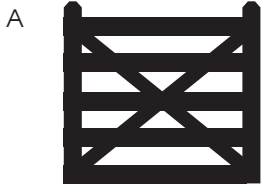

COLMANGATES
ORIGINAL WOODEN GATES

Criss Cross, Raised End, standard. No cap.. Up to 2.7m

Criss Cross, Raised End, standard. No cap.. Up to 2.7m

Raised End up to 2.7m

Standard Farm Gate with cap, up to 2.7

Raised End, standard. No cap. 2.7 - 3.6m

Standard Farm Gate. 2.7 - 4.2m

Raised End, Raised Middle. No cap. 2.7 - 3.6m

Symmetrical Gate with cap 2.7 - 3.6m

Raised End, Raised Middle. No cap. 1.5 - 3.6m

Raised End, Raised Middle with cap. 1.5 - 3.6m